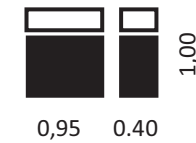

REF30070

Counter with showcase
carpentry, interior shelf
and lockable doors