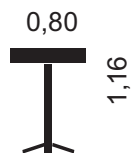

REF 30044

Round table model LONDON
white top wood base

REF30060

Semicircular table
white color

*Stock according to availability

Tables 01

REF30050

White top high table
with nickel-plated foot