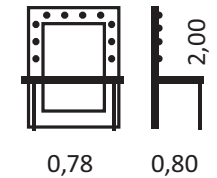

REF
Finished woodwork
bench in paint for
carpeting

REF20016

Raised floor,
height 12,5 cm

REF
Aluminum profile
with beech colored table top

* Does not include lighting or electrical connection

*Stock according to availability