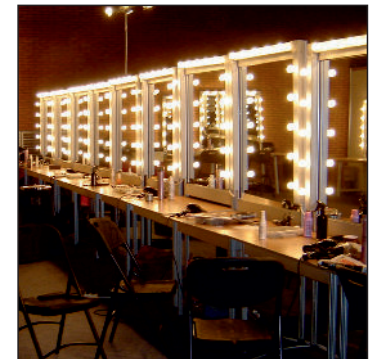

REF
Finished woodwork
bench in paint for
carpeting

REF20016

Raised floor,
height 12,5 cm

REF
Aluminum profile
with beech colored table top

* Does not include lighting or electrical connection

*Stock according to availability