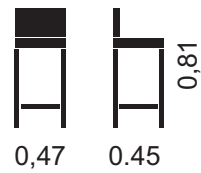

REF30023

ADRA stool
wenguecolor