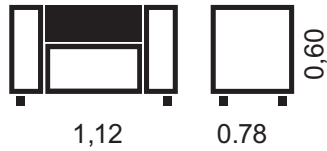

Armchair MADRID
1 square white

REF30037

Armchair MADRID
2 seats white

REF30030

Armchair BARCELONA
one-seater, white colour

REF30031

Armchair BARCELONA
two-seater white colour

*Stock according to availability