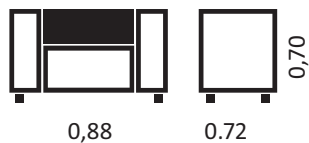

Chairs 02

REF 30032

Armchair SEVILLA

1 square white