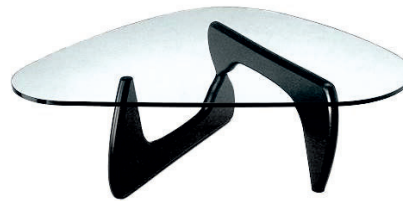

REF30048
Crystal round table
metallic foot

*Stock according to availability

Reference Number
Description

width depth height
*Dimensions in meters

Tables 01

REF30057
CORAZÓN center table
lacquered foot in black

REF30055
Low table downtown
with glass reticle

REF30056
Low table downtown
chrome plated glass

*Stock according to availability

Tables 01

REF30062

Work table
colour beech 1,40 m

REF30061

Office table
white color

REF 30044

Round table model LONDON
white top wood base

REF30060

Semicircular table
white color

*Stock according to availability

Tables 01

REF30050

White top high table
with nickel-plated foot