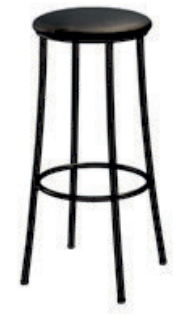

REF 30044

Round table model LONDON
white top wood base

REF30060

Semicircular table
white color

*Stock according to availability

Tables 01

REF30050

White top high table
with nickel-plated foot

ADRA stool
beech color

REF30023

ADRA stool
wenguecolor

REF30027

BLACK stool
metallic structure

*Stck according to availability

Chairs 02

REF30036