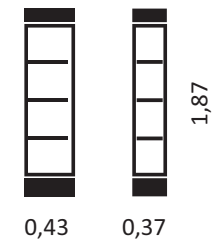

REF20062
Glass display cabinet with door
* Does not include lighting or electrical connection

*Stock according to availability