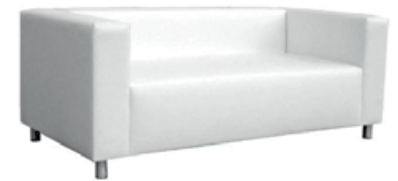

REF30037

Armchair MADRID
2 seats white