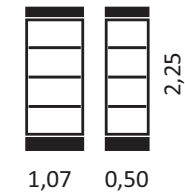

Counter with showcase
carpentry, interior shelf
and lockable doors

*Stock according to availability

05 Equipment

Equipment 04

REF30109
PUERTO Shelving
inclined

REF30109
PUERTO 3 shelving unit
horizontal

REF 20052
Interior shelving warehouse