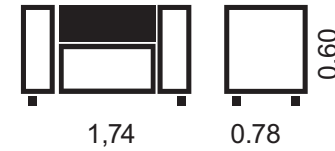

Armchair MADRID
1 square white

REF30037

Armchair MADRID
2 seats white

REF30030

Armchair BARCELONA
one-seater, white colour

REF30031

Armchair BARCELONA
two-seater white colour

*Stock according to availability