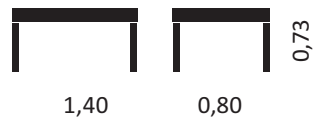

REF30055
Low table downtown
with glass reticle

REF30056
Low table downtown
chrome plated glass

*Stock according to availability

Tables 01

REF30062

Work table
colour beech 1,40 m

REF30061

Office table
white color

REF 30044

Round table model LONDON
white top wood base

REF30060

Semicircular table
white color

*Stock according to availability

Tables 01

REF30050

White top high table
with nickel-plated foot